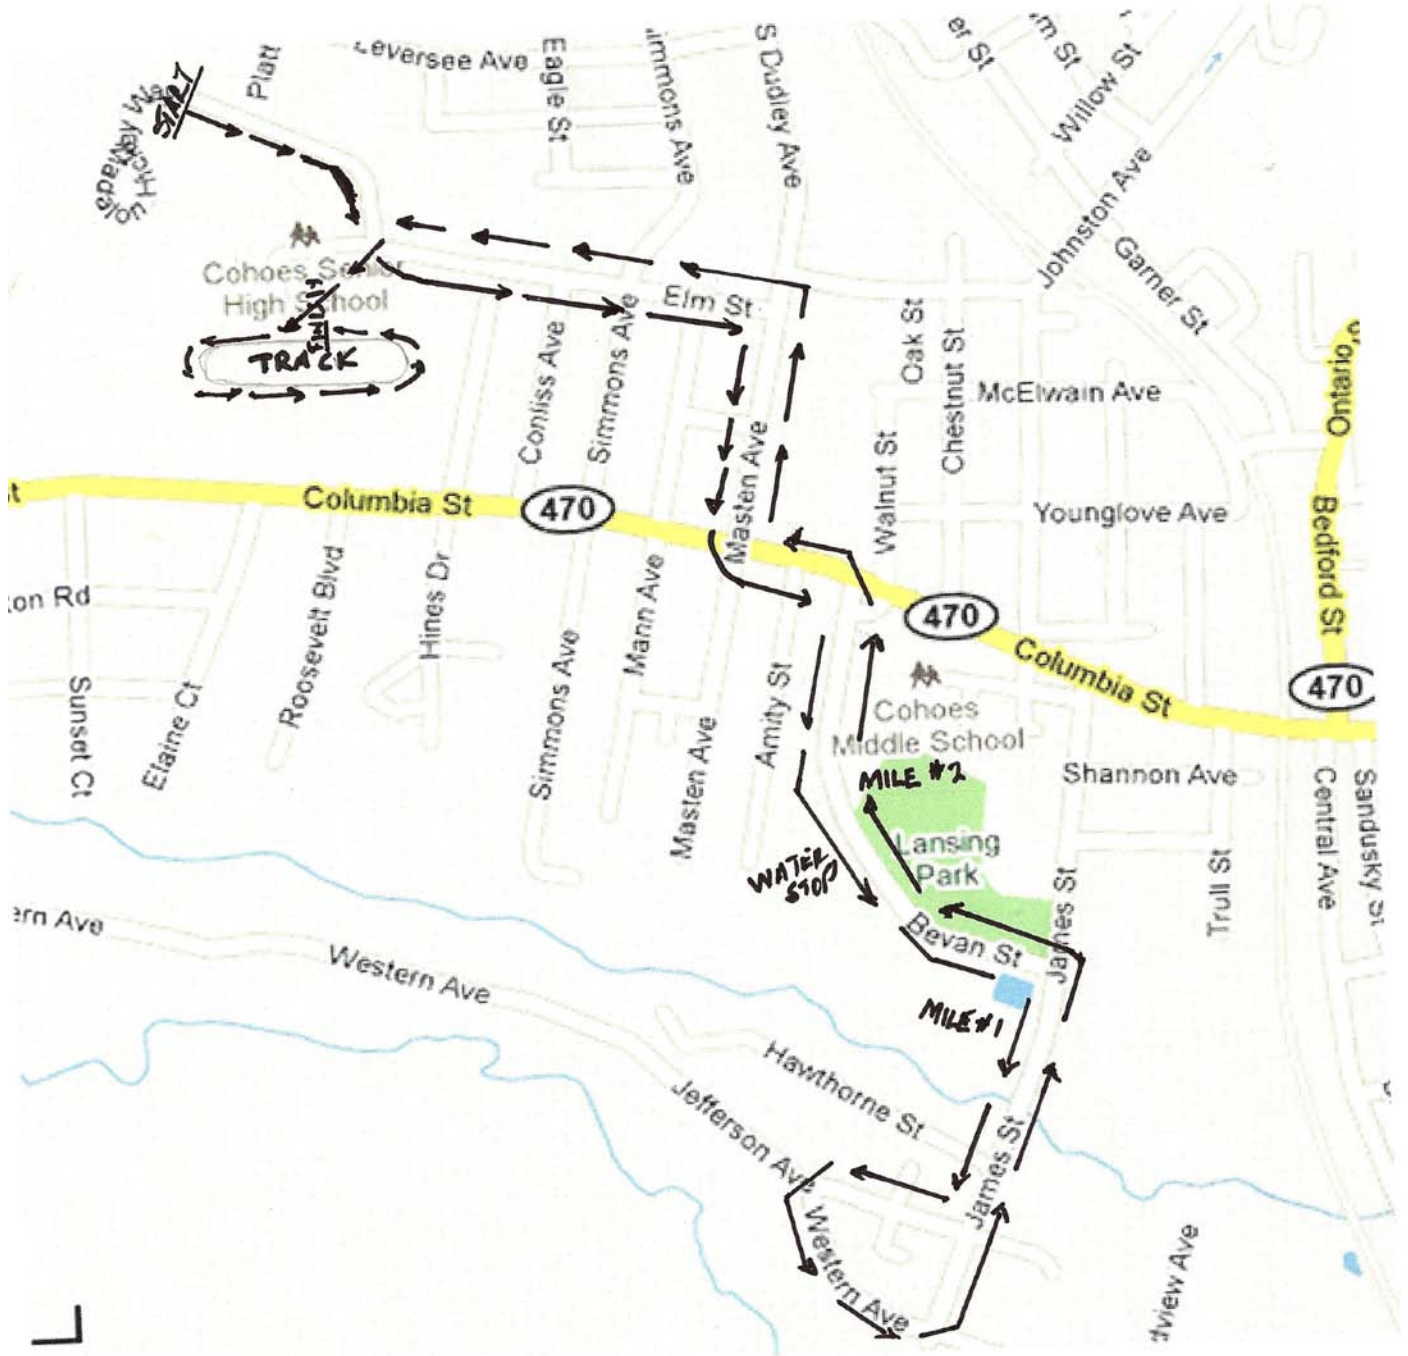

# DOUG ELLETT MEMORIAL 5K RUN/WALK COURSE MAP

## Course starts and finishes at Cohoes High School

**START:** On Madeline Hickey Way  
**Take left** on Elm St. to Masten Ave.  
**Right on** Masten Ave. to Columbia St.  
**Left on** Columbia St. to Bevan St.  
**Right on** Bevan St.  
**Go through** both parking lots over to James St.  
**Right on** James St. to Jefferson Ave. (stay to the right)  
**Right on** Jefferson Ave. to Western Ave.  
**Left on** Western Ave. to James St.

**Left on** James St. to Bevan St. (stay to the right)  
**Left on** Bevan St. (stay to the right)  
**Go through** both parking lots over to Columbia St.  
**Left on** Columbia St. to Masten Ave.  
**Right on** Masten Ave. to Elm St.  
**Left on** Elm St. towards the High School  
**At top of** Elm go left towards the track  
**Enter track** using the gate between 2 sets of bleachers  
**Go 1 lap** around the track to the **FINISH** line

[Go to Bing Maps](#)

 **From the north (on I-87 S / Adirondack Northway S)**

1. At exit <b>7-6</b> , take ramp <b>right</b> for <b>SR-7 East</b> toward <b>Troy / Cohoes</b>	1.2 mi
2. Take ramp <b>right</b> for <b>US-9</b> toward <b>Latham / Cohoes</b>	0.3 mi
3. Turn <b>right</b> onto <b>US-9 / Loudon Rd</b>	0.3 mi
4. Turn <b>right</b> onto <b>SR-9R / Columbia St Ext</b>	1.6 mi
5. Keep <b>straight</b> onto <b>SR-470 / Columbia St</b>	0.7 mi
6. Turn <b>left</b> onto <b>Conliss Ave</b>	0.2 mi
7. Turn <b>left</b> onto <b>Elm St</b>	0.1 mi
8. Road name changes to <b>Tiger Circle</b>	0.0 mi
9. Arrive at <b>1 Tiger Cir, Cohoes, NY</b>	0.0 mi