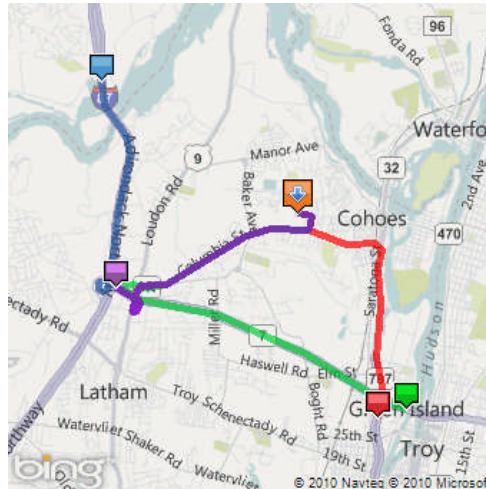

1-click directions to Cohoes Senior High School

1 Tiger Cir, Cohoes, NY (518) 237-9100

Show directions from:

- The north (on I-87 S / Adirondack Northway S)
- The south (on I-787 N / SR-787 N)
- The east (on SR-7 W)
- SR-7 E
- View all

[Go to Bing Maps](#)

From the north (on I-87 S / Adirondack Northway S)

1. At exit 7-6, take ramp right for SR-7 East toward Troy / Cohoes	1.2 mi
2. Take ramp right for US-9 toward Latham / Cohoes	0.3 mi
3. Turn right onto US-9 / Loudon Rd	0.3 mi
4. Turn right onto SR-9R / Columbia St Ext	1.6 mi
5. Keep straight onto SR-470 / Columbia St	0.7 mi
6. Turn left onto Conliss Ave	0.2 mi
7. Turn left onto Elm St	0.1 mi
8. Road name changes to Tiger Circle	0.0 mi
9. Arrive at 1 Tiger Cir, Cohoes, NY	0.0 mi

From the south (on I-787 N / SR-787 N)

1. Keep straight onto SR-787 North	1.5 mi
2. Turn left onto Bridge Ave	0.1 mi
3. Keep straight onto Mohawk St	0.1 mi
4. Bear left onto Columbia St	0.3 mi
5. Keep straight onto SR-470 / Columbia St	0.6 mi
6. Turn right onto Conliss Ave	0.2 mi
7. Turn left onto Elm St	0.1 mi
8. Road name changes to Tiger Circle	0.0 mi
9. Arrive at 1 Tiger Cir, Cohoes, NY	0.0 mi

From the east (on SR-7 W)

1. Take ramp right for US-9 / SR-9R toward Latham	0.3 mi
2. Keep straight onto SR-9R / Columbia St Ext	1.6 mi
3. Keep straight onto SR-470 / Columbia St	0.7 mi
4. Turn left onto Conliss Ave	0.2 mi
5. Turn left onto Elm St	0.1 mi
6. Road name changes to Tiger Circle	0.0 mi
7. Arrive at 1 Tiger Cir, Cohoes, NY	0.0 mi

From SR-7 E

1. Take ramp right for US-9 toward Latham / Cohoes	0.3 mi
2. Turn right onto US-9 / Loudon Rd	0.3 mi
3. Turn right onto SR-9R / Columbia St Ext	1.6 mi
4. Keep straight onto SR-470 / Columbia St	0.7 mi
5. Turn left onto Conliss Ave	0.2 mi
6. Turn left onto Elm St	0.1 mi
7. Road name changes to Tiger Circle	0.0 mi
8. Arrive at 1 Tiger Cir, Cohoes, NY	0.0 mi

© 2010 Microsoft | [Privacy](#) | [Legal](#) | [Advertise](#) | [About our ads](#) | [Help](#)